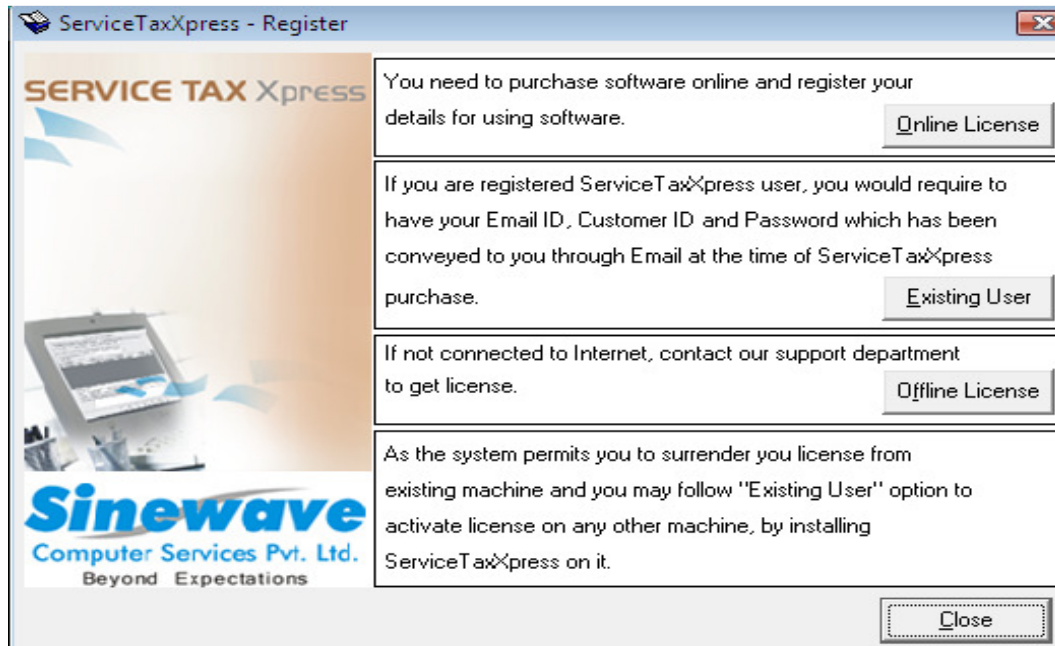

Double click on ServiceTaxXpress Icon, you will get Login screen. When you click "OK" on Login screen ,you will get below screen .

If you select **Existing user/purchase** option below screen will be appear.

If you select **online License** option below screen will be appear. Enter mandatory details and click on Buy Now button. After making successful payment procedure, you will get license for your product automatically.