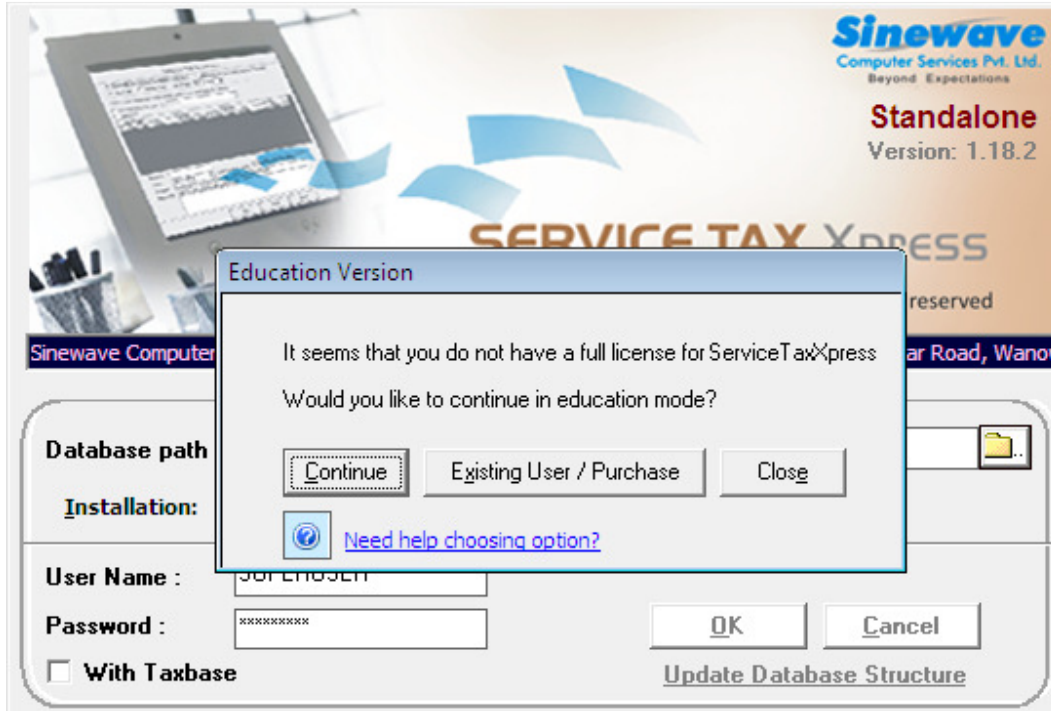

Double click on ServiceTaxXpress Icon, you will get Login screen. When you click "OK" on Login screen ,you will get below screen .

If you select **Existing user/purchase** option below screen will be appear.

If you select **online License** option below screen will be appear. Enter mandatory details and click on Buy Now button. After making successful payment procedure, you will get license for your product automatically.